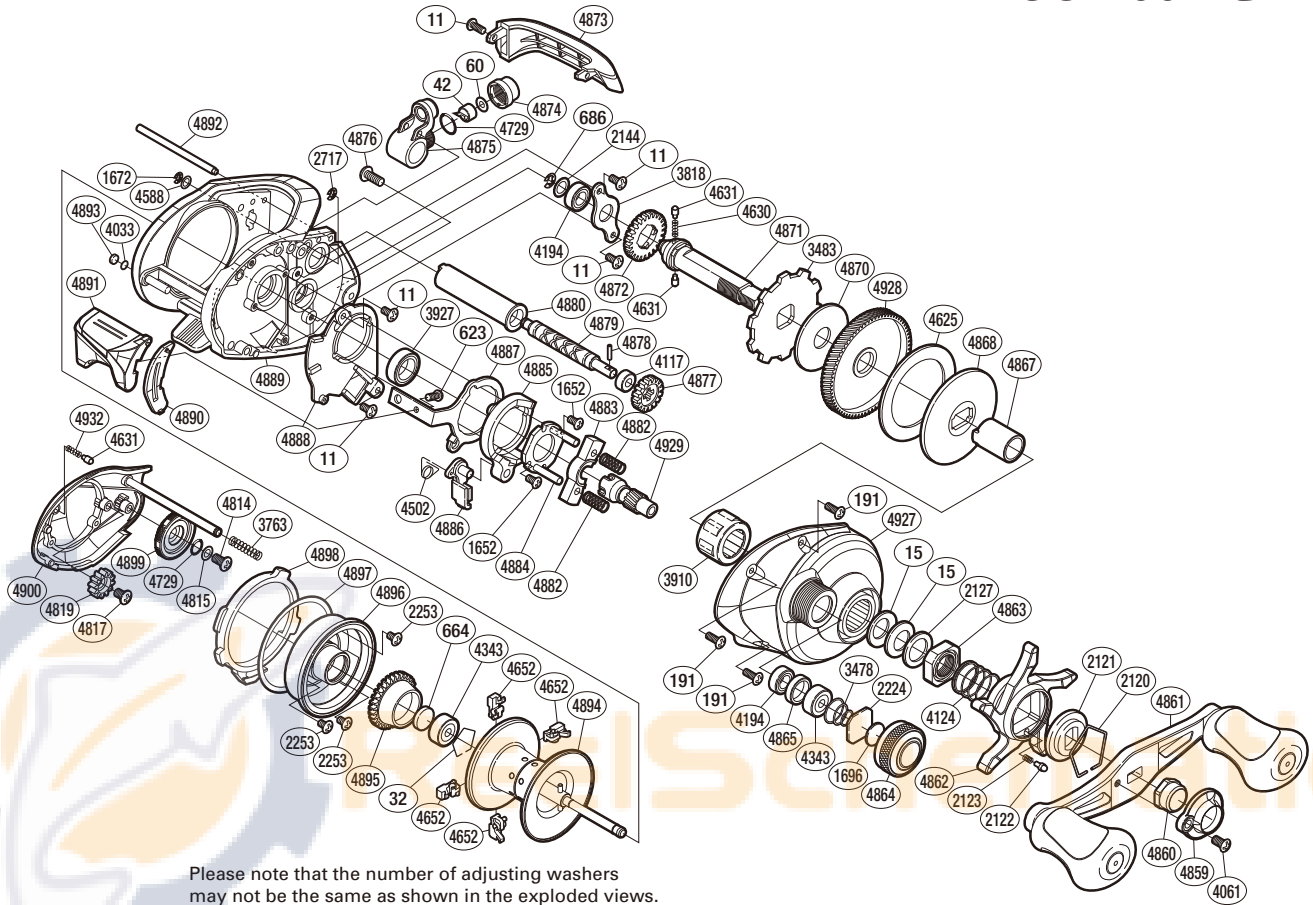

SHIMANO

CURADO S A-RB

CU-200IPG

Please note that the number of adjusting washers may not be the same as shown in the exploded views.
(51RH39H200U) (Adjustment will vary with each individual product.)

Part No.	Description	BNT No.	Description	BNT No.	Description
BNT0011	Screw	BNT4124	Star Drag Spring	BNT4877	Idle Gear
BNT0015	Drag Spring Washer	BNT4194	Ball Bearing	BNT4878	Worm Shaft Pin
BNT0032	Bearing Retainer	BNT4343	Ball Bearing	BNT4879	Worm Shaft
BNT0042	Line Guide Pawl	BNT4502	Clutch Pawl Spring	BNT4880	Level Wind Guard
BNT0060	Spacer	BNT4588	Washer	BNT4882	Yoke Spring
BNT0191	Screw	BNT4625	Drag Washer	BNT4883	Yoke
BNT0623	Screw	BNT4630	Idle Gear Spring	BNT4884	Clutch Cam Retainer
BNT0664	Spacer B	BNT4631	Idle Gear Pin	BNT4885	Clutch Cam
BNT0686	E Lock	BNT4652	Brake Shoe	BNT4886	Clutch Pawl
BNT1652	Screw	BNT4729	O Ring	BNT4887	Clutch Plate
BNT1672	E Lock	BNT4814	Screw	BNT4888	Clutch Guard
BNT1696	Cast Control Spacer	BNT4815	Washer	BNT4889	One-Piece Frame
BNT2120	Click Plate Retainer	BNT4817	Screw	BNT4890	Clutch Bar Guide
BNT2121	Star Drag Click Plate	BNT4819	Idle Gear	BNT4891	Quick-Fire II Clutch Bar
BNT2122	Click Pin	BNT4859	Handle Nut Plate	BNT4892	Stabilizer Bar
BNT2123	Click Spring	BNT4860	Handle Nut	BNT4893	Anti-Thrust Washer
BNT2127	Star Drag Spacer	BNT4861	Handle Assembly	BNT4894	Spool Assembly
BNT2144	Washer	BNT4862	Star Drag	BNT4895	Brake Ring Gear
BNT2224	Spool Tension Spacer	BNT4863	Star Drag Nut	BNT4896	Brake Case
BNT2253	Screw	BNT4864	Cast Control Cap	BNT4897	Washer
BNT2717	E Lock	BNT4865	Bearing Spacer	BNT4898	Side Plate Cam Lever
BNT3478	Spool Tension Spring	BNT4867	Roller Clutch Inner Tube	BNT4899	Brake Dial
BNT3483	Anti-Reverse Ratchet	BNT4868	Key Washer	BNT4900	Left Side Plate
BNT3763	Side Plate Spring	BNT4870	Drag Washer	BNT4927	Right Side Plate
BNT3818	Drive Shaft Retainer	BNT4871	Drive Shaft	BNT4928	Drive Gear
BNT3910	Roller Clutch Bearing	BNT4872	Idle Gear	BNT4929	Pinion Gear
BNT3927	Ball Bearing	BNT4873	Level Wind Protector	BNT4932	Click Spring
BNT4033	Washer	BNT4874	Pawl Cap		
BNT4061	Screw	BNT4875	Line Guide		
BNT4117	Bushing	BNT4876	Screw	BNT4692	B-100 Oil (accessory)